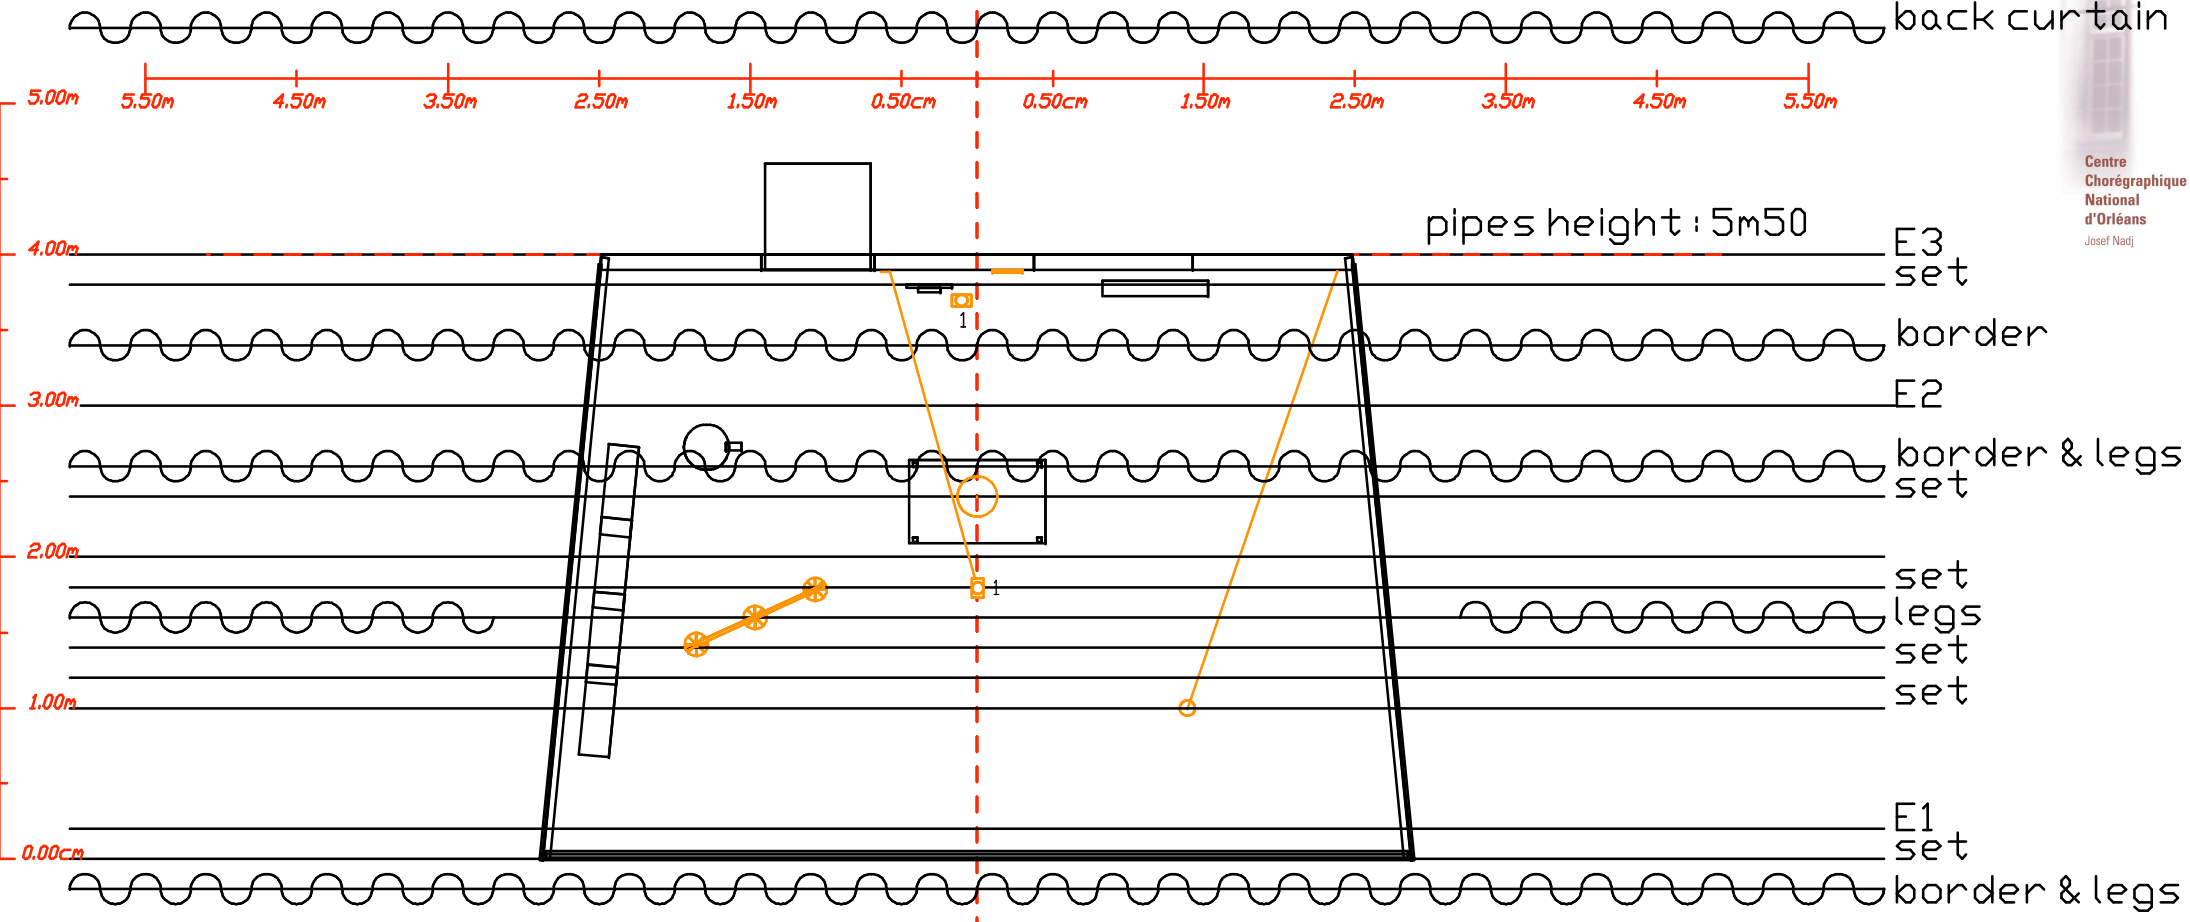

CCNO - WOYZECK - STAGE PLOT

Centre
Chorégraphique
National
d'Orléans
Josef Nadj

Woyzeck	
Lighting Operator:	Lionel Colet
contact :	regie@josefnadj.com
Plot Design:	www.highlight.fr
Venue:	
Designer:	Raymond Blot
Printed:	19/1/2009 2:33
Printed By:	highlight
File:	Woyzeck_v04

front
border