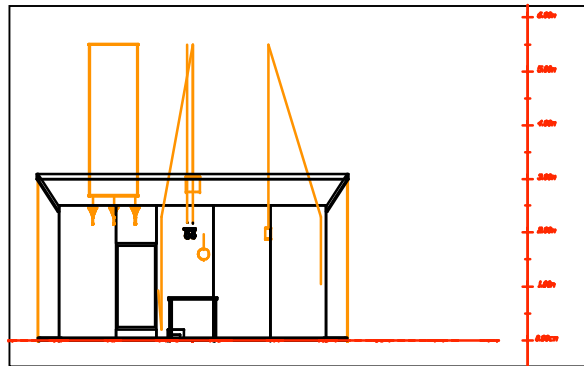

front
border

CCNO - WOYZECK - STAGE PLOT

Woyzeck	
Lighting Operator:	Lionel Colet
contact :	regie@josefnadj.com
Plot Design:	www.highlight.fr
Venue:	
Designer:	Raymond Blot
Printed:	19/1/2009 2:33
Printed By:	highlight
File:	Woyzeck_v04