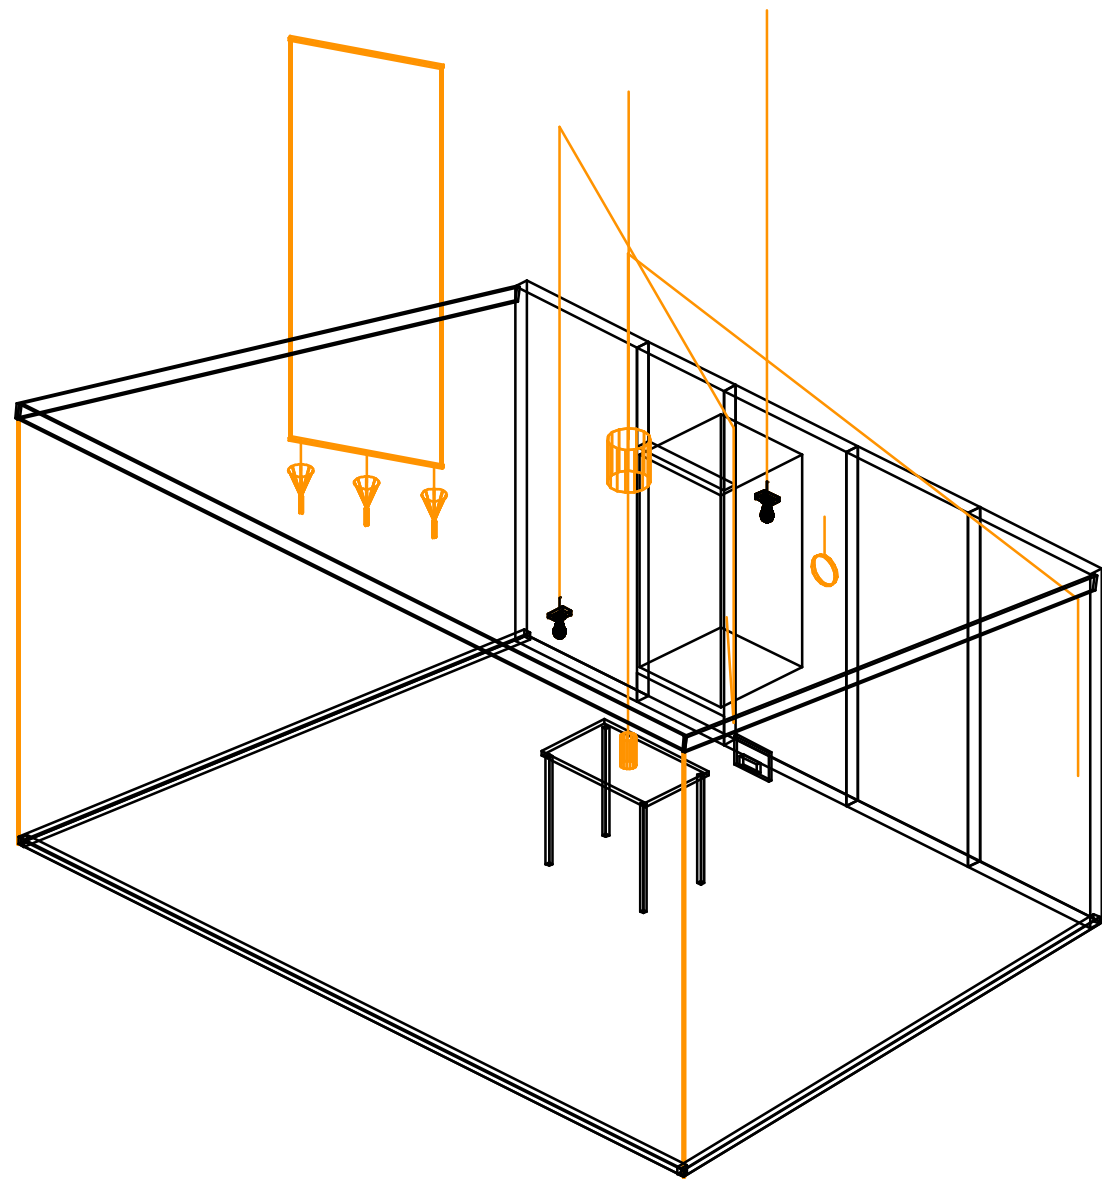

CCNO - WOYZECK - LIGHTING PLOT

Centre
Chorégraphique
National
d'Orléans
Josef Nadj

Symbol	Name	Count
	E.T.C. Zoom Source 4jr 25/50	14
	E.T.C. Zoom Source 4 15/30	5
	Fresnel 1kw	2
	Par 64 NSP	6

Woyzeck	
Lighting Operator:	Lionel Colet
contact :	regie@josefnadj.com
Plot Design:	www.highlight.fr
Venue:	
Designer:	Raymond Blot
Printed:	19/1/2009 2:33
Printed By:	highlight
File:	Woyzeck_v04

CCNO - WOYZECK - STAGE PLOT

Centre
Chorégraphique
National
d'Orléans
Josef Nadj

Woyzeck	
Lighting Operator:	Lionel Colet
contact :	regie@josefnadj.com
Plot Design:	www.highlight.fr
Venue:	
Designer:	Raymond Blot
Printed:	19/1/2009 2:33
Printed By:	highlight
File:	Woyzeck_v04

front
border

CCNO - WOYZECK - STAGE PLOT

Woyzeck	
Lighting Operator:	Lionel Colet
contact :	regie@josefnadj.com
Plot Design:	www.highlight.fr
Venue:	
Designer:	Raymond Blot
Printed:	19/1/2009 2:33
Printed By:	highlight
File:	Woyzeck_v04